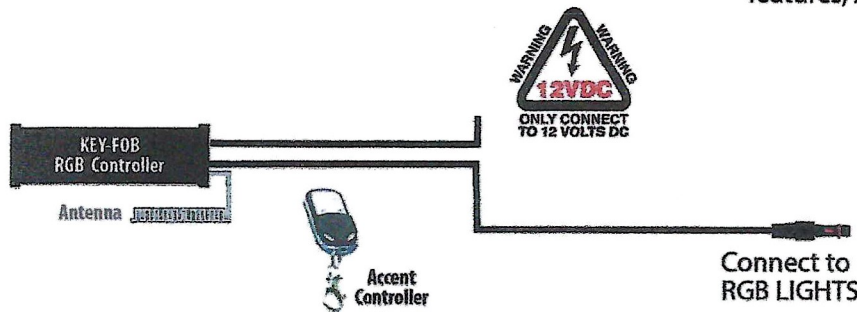

KEY-FOB RGB CONTROLLER DC CONNECTOR

PRODUCT SPECIFICATION

KEY-FOB Remote Size: 2.125x1.14x0.55inch LxHxD
 KEY-FOB Remote Range: 15~40 Feet
 Controller Size: 3.54x1.18x0.63inch LxHxD
 Function: 15 Static Colors, Flashing, Jumping & Fading features, Adjustable Brightness & Adjustable Speeds

ALIGN BOTH ARROWS before Engaging RGB connectors!

CONTINUED

REMOTE CONTROL 4 BUTTON FUNCTION

KEY FOB Remote Control

BUTTON	REMOTE FUNCTION
A	Scroll thru all 17 Programs, Long Press and Hold for 1 thru 15 Dimming 80%, 60%, 40%, 20% return to 100%
B	Flashing during Static Color Modes; Increases cycle speed during 7 Color Jumping modes
C	Fading during Static Color Modes; Decreases cycle speed during 7 Color Jumping modes
D	On/Off. Hold for 6 seconds to return to Mode 1 (Red)